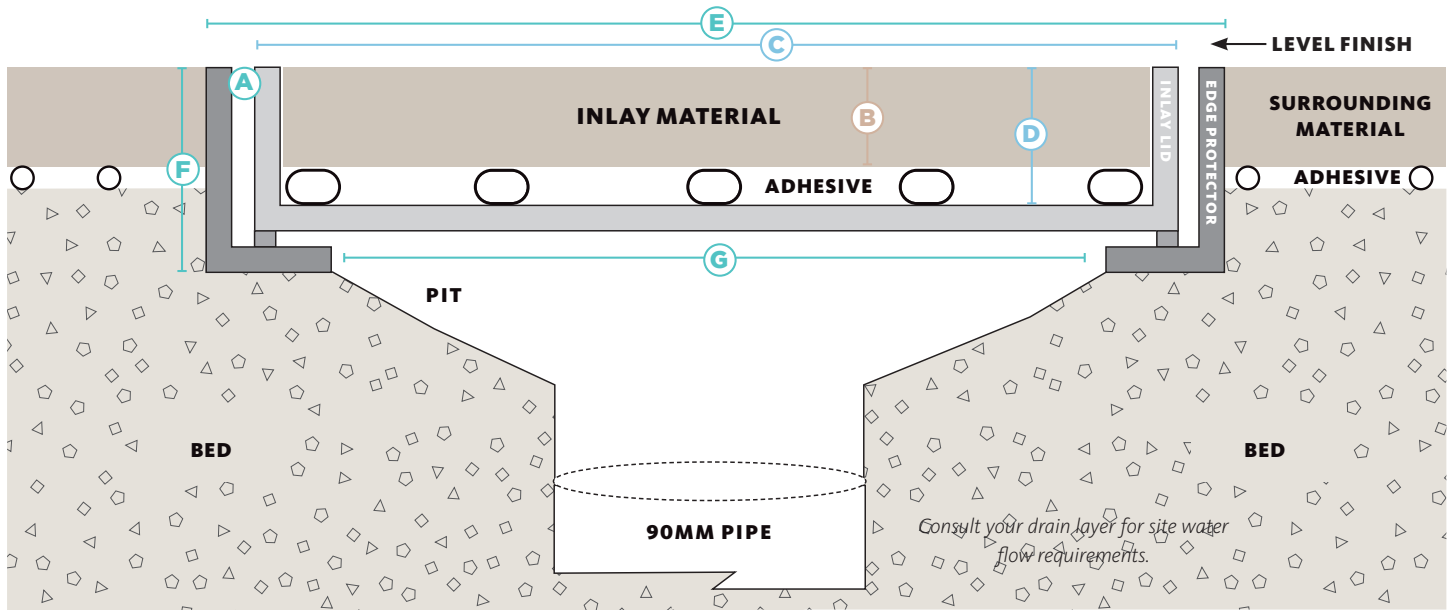

### CROSS SECTION VIEW OF COMPLETED DRAIN COVER INSTALL

### 314mm Drain Cover Kit

HIDE KIT	MATERIAL THICKNESS	INLAY LID		EDGE PROTECTOR FRAME		
PRODUCT ORDER CODE	mm	SIZE	INTERNAL DEPTH	SIZE	EXTERNAL DEPTH	UNDERSIDE OPENING
A	B	C	D	E	F	G
HDC314-10	8-11	300 sq.	12	314 sq.	23	256 sq.
HDC314-20	15-22		23		33	
HDC314-30	25-32		33		43	
HDC314-40	35-42		43		53	

DRAIN COVER CONCRETE WET-POUR

HDCON314-40	43	300 sq.	43	314 sq.	53	256 sq.
-------------	----	---------	----	---------	----	---------

### 43 HIDE PRODUCTS - 8 SIZES AND 6 DEPTHS

SKIMMER BOX COVERS

CONCRETE WET-POUR

ACCESS COVERS

DRAIN COVERS

HIDE products are recommended for use in pedestrian traffic areas only.

Information correct at time of printing, changes may be made without notice. Modifications and updates can be viewed on our website - [www.skimmerlids.com.au](http://www.skimmerlids.com.au)