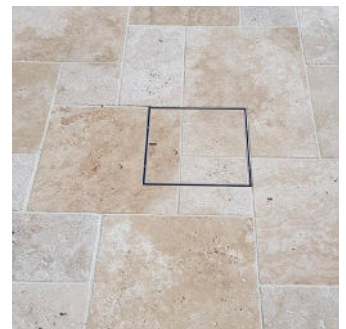

### 43 HIDE PRODUCTS - 8 SIZES AND 6 DEPTHS

SKIMMER BOX COVERS

CONCRETE WET-POUR

ACCESS COVERS

DRAIN COVERS

HIDE products are recommended for use in pedestrian traffic areas only.

Information correct at time of printing, changes may be made without notice. Modifications and updates can be viewed on our website - [www.skimmerlids.com.au](http://www.skimmerlids.com.au)